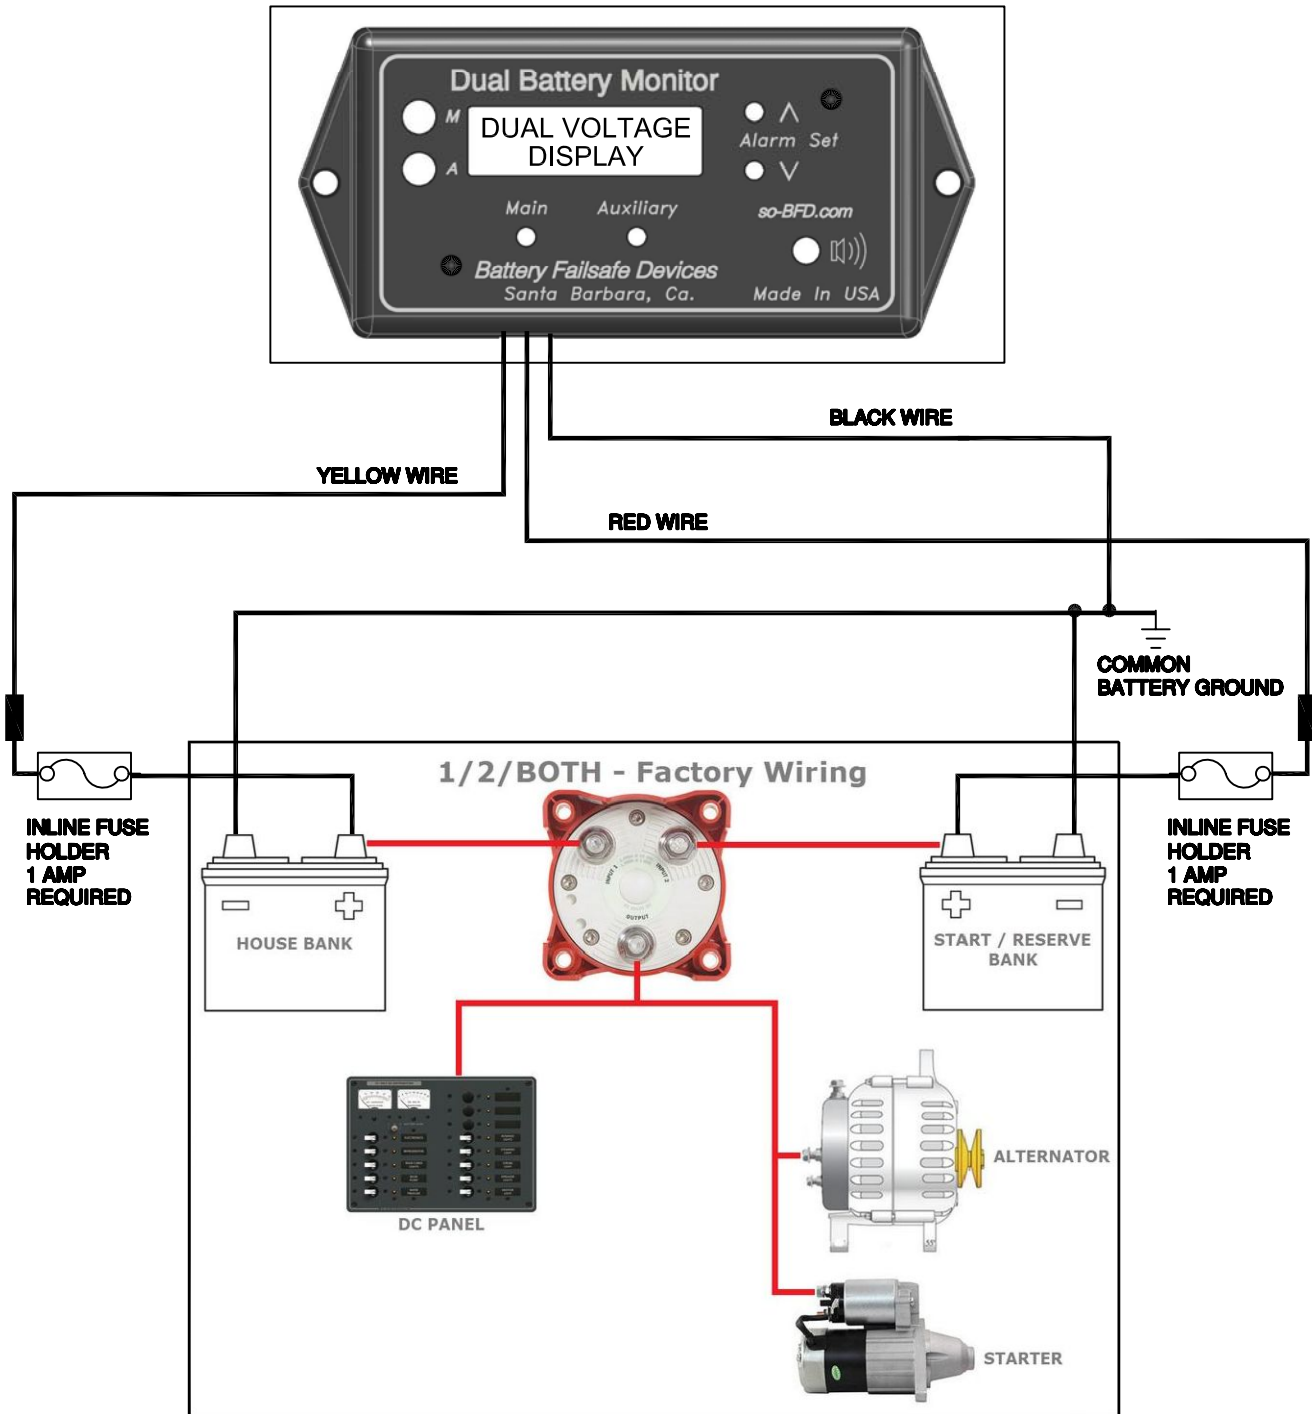

**DUAL BATTERY MONITOR WIRING
STANDARD PERKO SWITCH CONFIGURATION
FOR SAME BATTERY VOLTAGE TYPES ONLY**

8/15/2023